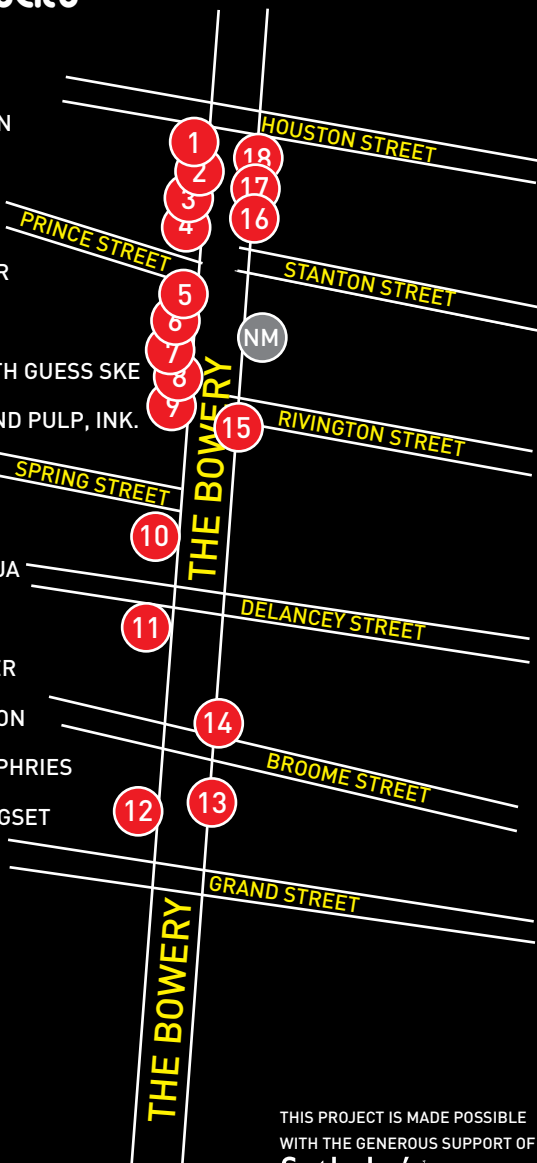

## MURALS ON THE BOWERY

MAY 7 · JULY 7 2011

call 646-213-7207  
For guided tour

- 1 272 BOWERY: JUDITH BERNSTEIN
- 2 262 BOWERY: GARY SIMMONS
- 3 258 BOWERY: STERLING RUBY
- 4 240 BOWERY: ELLEN GALLAGHER
- 5 220 BOWERY: MARY HEILMANN
- 6 216 BOWERY: BARRY MCGEE WITH GUESS SKE
- 7 214 BOWERY: DEBORAH KASS AND PULP, INK.
- 8 212 BOWERY: ADAM MCEWEN
- 9 204 BOWERY: CHRIS DORLAND
- 10 180 BOWERY: RIRKRIT TIRAVANIJA
- 11 158 BOWERY: INGRID CALAME
- 12 134 BOWERY: LAWRENCE WEINER
- 13 141 BOWERY: MATTHEW BRANNON
- 14 153 BOWERY: JACQUELINE HUMPHRIES
- 15 213 BOWERY: ELMGREEN & DRAGSET
- 16 261 BOWERY: GLENN LIGON
- 17 265 BOWERY: RICHARD PRINCE
- 18 267 BOWERY: AMY GRANAT

 NEW MUESUEM

PRESENTED BY

**NEW**  
235 BOWERY  
NEW YORK NY  
10002 USA  
**MUSEUM**

THIS PROJECT IS MADE POSSIBLE  
WITH THE GENEROUS SUPPORT OF  
**Sotheby's**