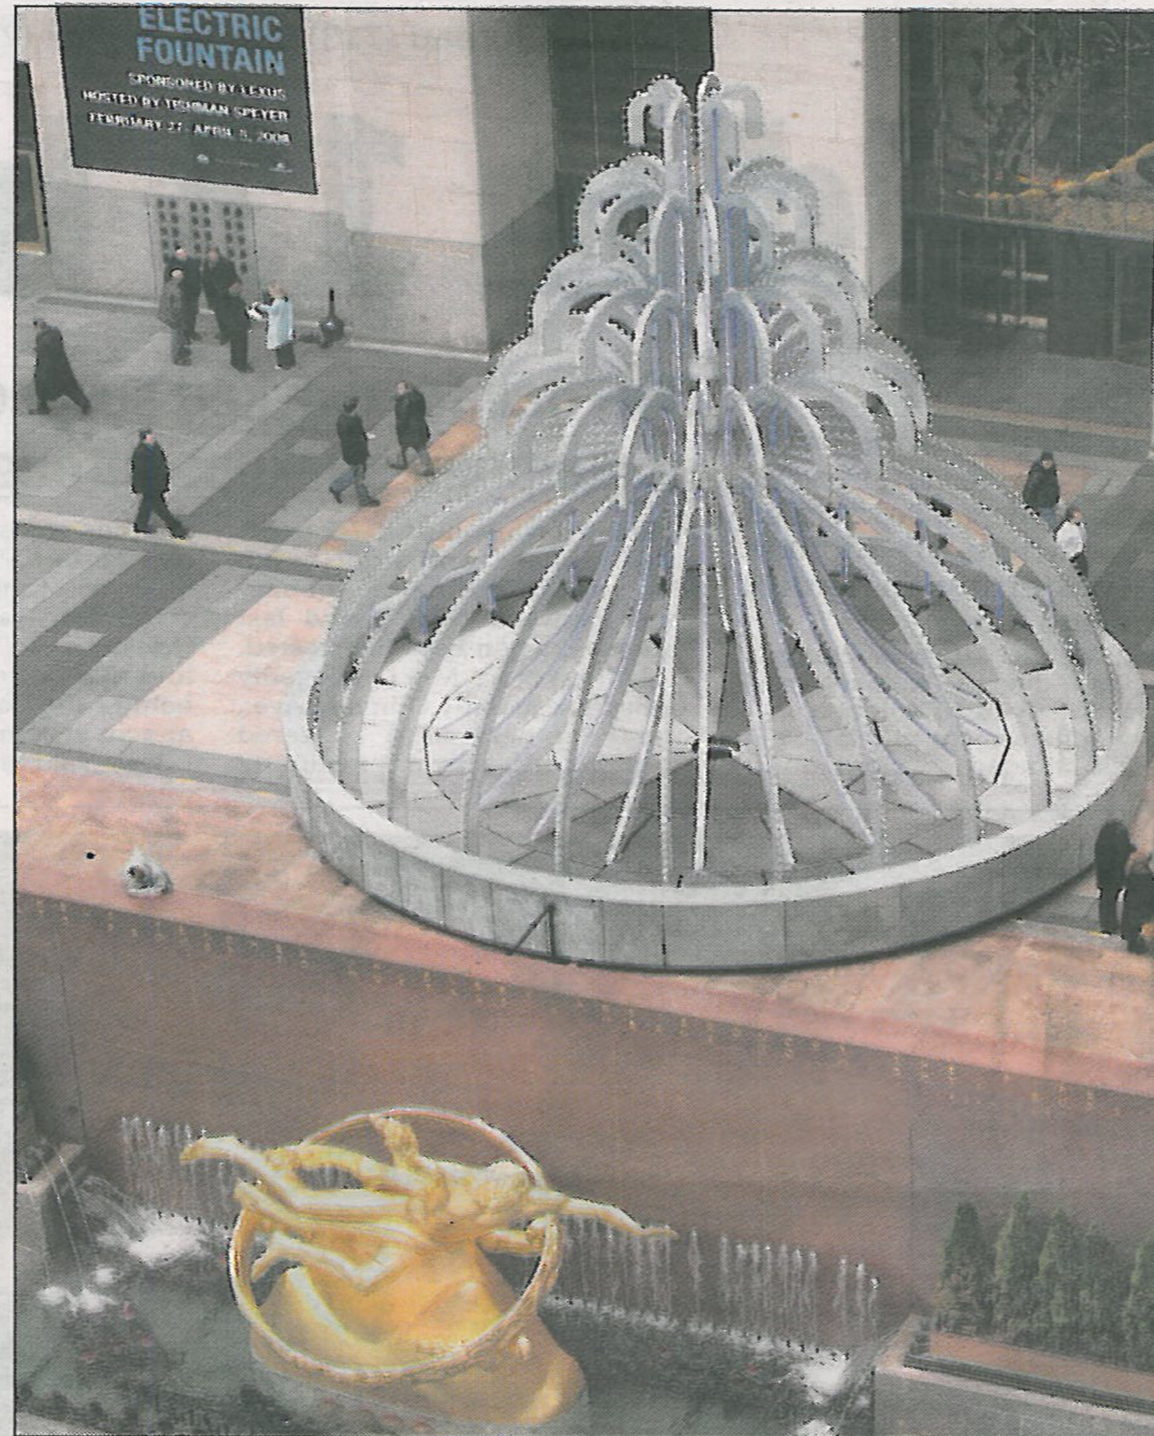

DAILY NEWS

50¢

2.5 MILLION READERS EVERY DAY

NYDailyNews.com

METRO NEWS

Rock Plaza becomes 'Electric' Avenue

"Electric Fountain," a 35-foot-tall light sculpture by artists Tim Noble and Sue Webster, illuminates Rockefeller Plaza at unveiling yesterday. Illusion of cascading water is being turned on each day from 6 a.m. to midnight through April 4. Photo by Susan Watts