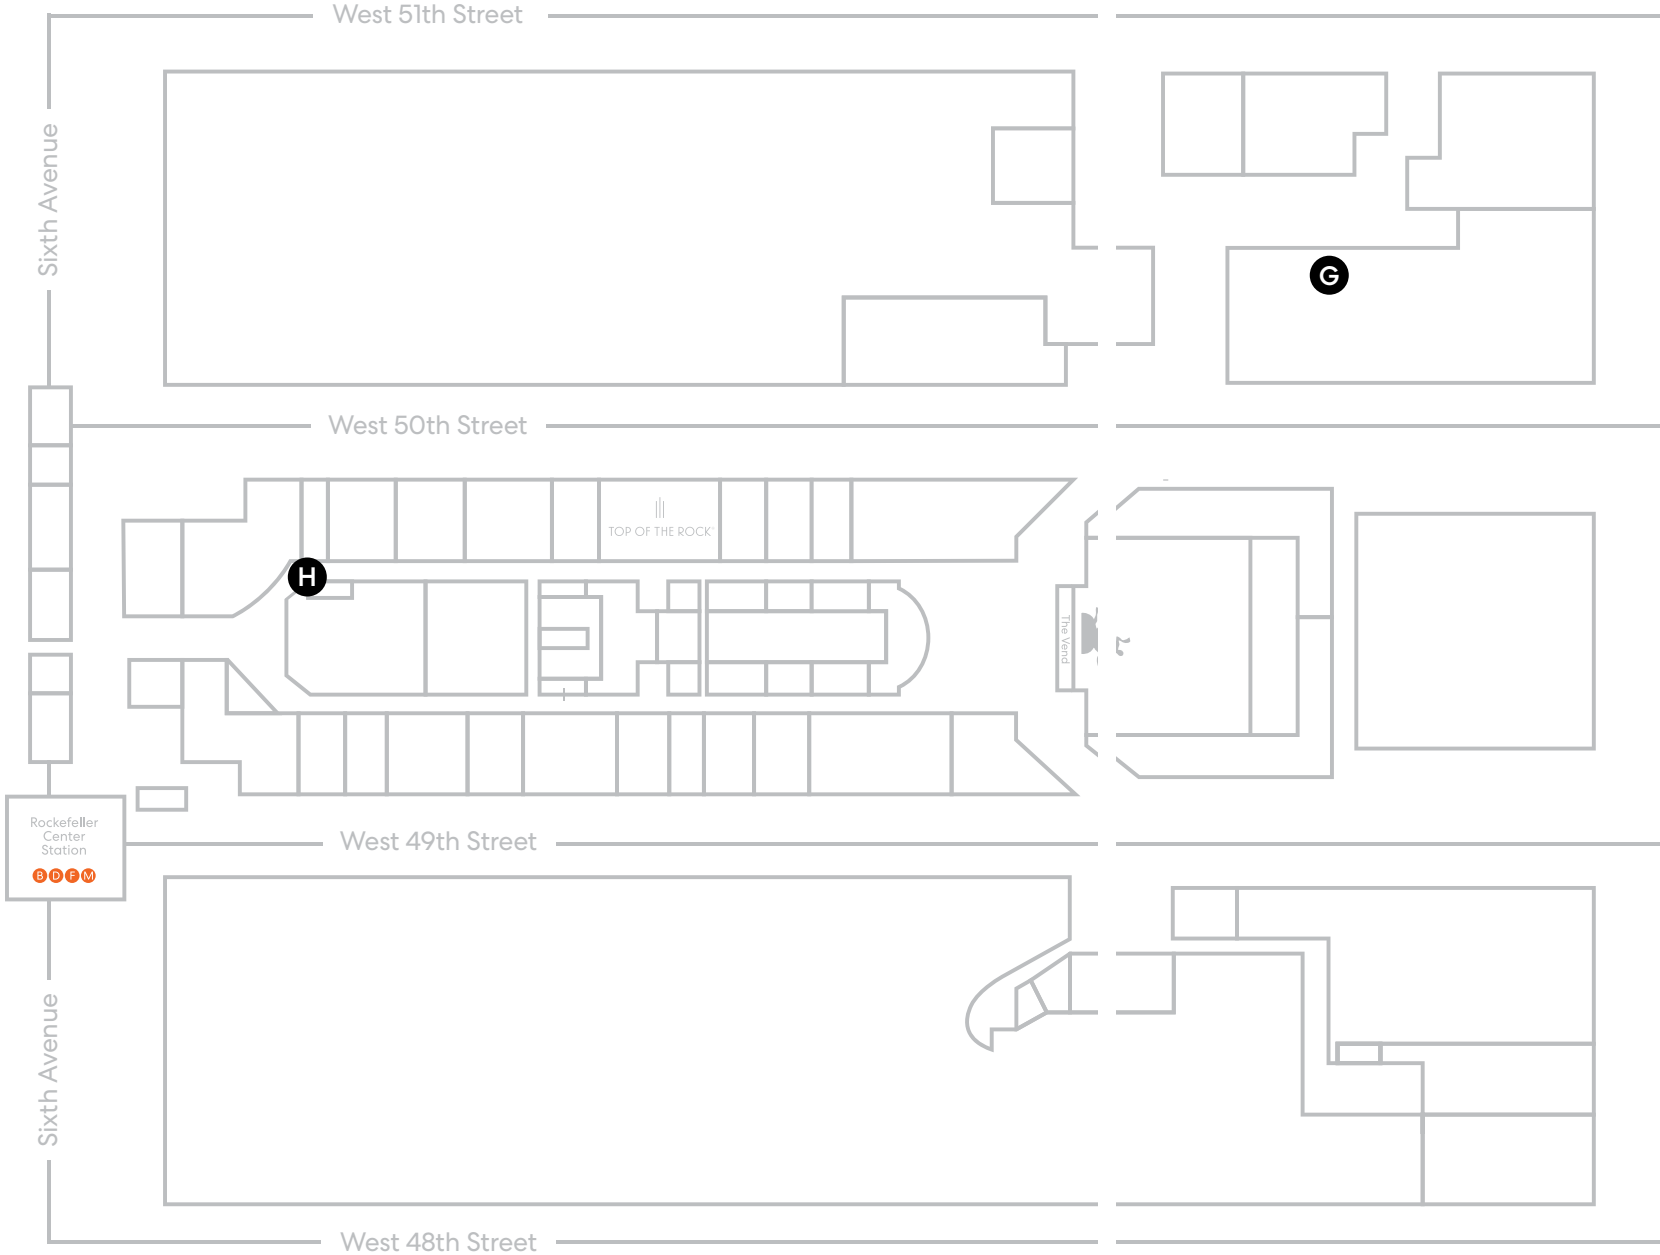

## Street Level Map

Location	Page
5th Ave/Channel Gardens	
A Oracle Sculpture	1, 8, 35
45 Rock Entrance	
B Fifth Avenue Lightbox	9
C Fifth Avenue Lightbox	10
45 Rock Lobby	
D Vitrine—West Window	11
E Vitrine—Center Window	12
F Vitrine—East Window	13
<i>F and G located on the concourse level, see next page for map</i>	
30 Rock Lobby	
I Mural	19
J Mural	19
K Mural	20
L Mural	21
30 Rock Mezzanine	
M Mural	22
N Mural	24
O Mural	26
<i>Mezzanine not pictured on maps</i>	
10 Rock Lobby	
P Mural	27
Q Mural	27
Rockefeller Plaza	
R Seigaiha Flags	40

## Concourse Level Map

Location	Page
45 Rock Concourse G Corridor Murals	14-17
30 Rock Concourse H Mural	18