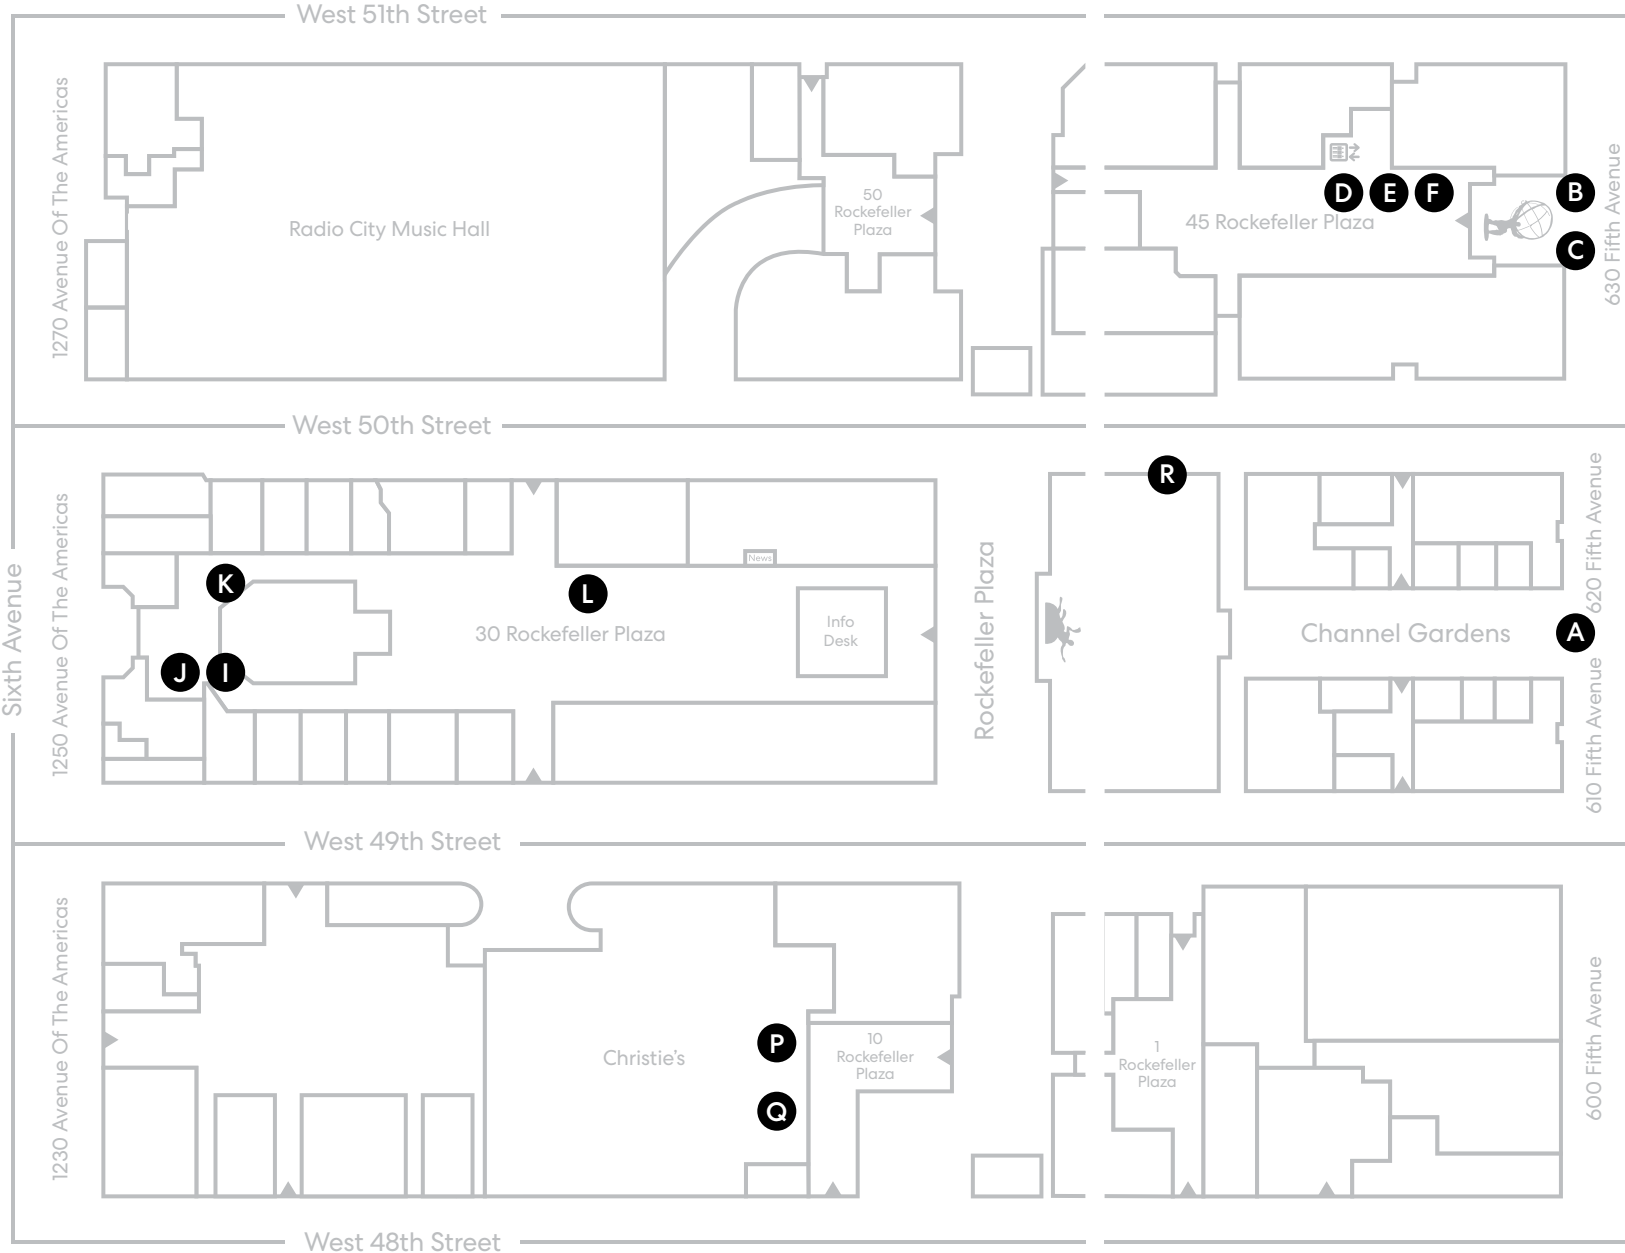

# Art in Focus Installation Guide

## Street Level Map

Location	Page
5th Ave/Channel Gardens	
A Oracle Sculpture	1, 8, 35
45 Rock Entrance	
B Fifth Avenue Lightbox	9
C Fifth Avenue Lightbox	10
45 Rock Lobby	
D Vitrine—West Window	11
E Vitrine—Center Window	12
F Vitrine—East Window	13
<i>F and G located on the concourse level, see next page for map</i>	
30 Rock Lobby	
I Mural	19
J Mural	19
K Mural	20
L Mural	21
30 Rock Mezzanine	
M Mural	22
N Mural	24
O Mural	26
<i>Mezzanine not pictured on maps</i>	
10 Rock Lobby	
P Mural	27
Q Mural	27
Rockefeller Plaza	
R Seigaiha Flags	40

## Concourse Level Map

Location	Page
45 Rock Concourse G Corridor Murals	14-17
30 Rock Concourse H Mural	18